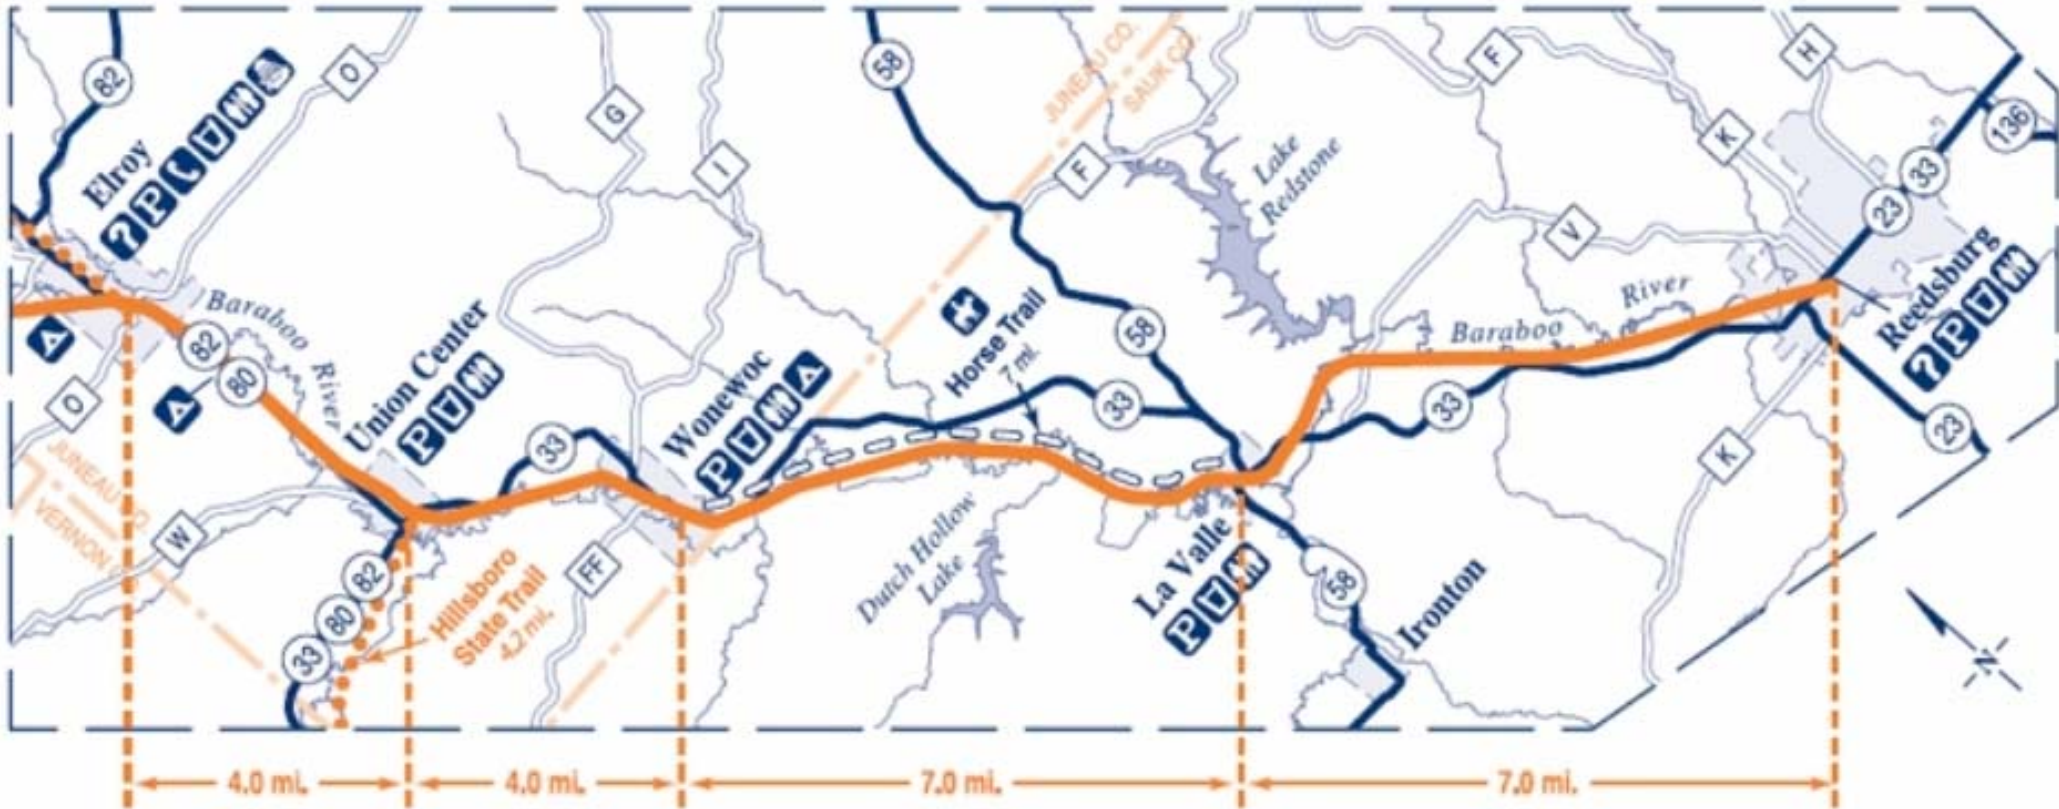

400 Trail (22 miles)

The 400 State Trail Headquarters

Reedsburg Area Chamber of Commerce - 240 Railroad Street, PO Box 142, Reedsburg, WI 53959 - 800-524-2850 - e-mail reedsbrg@rucls.net